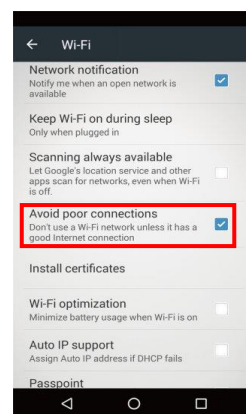

(★) If your smartphone displays this notification, please follow the instructions below.

Tap on the notification

Check 「Don't ask again」 box and Tap on 「Yes」 button.

For some Carriers, please connect camera follow the instructions below if the Wi-Fi connectivity is unstable.

Step 1:

Go to [Settings] > [Wi-Fi] > [Settings Details]

Step 2:

Turn OFF [Avoid poor connections]

Step 3:

Connect to Camera wireless LAN.

PC (Windows)

The PC satisfies the specifications below which can be operatable.